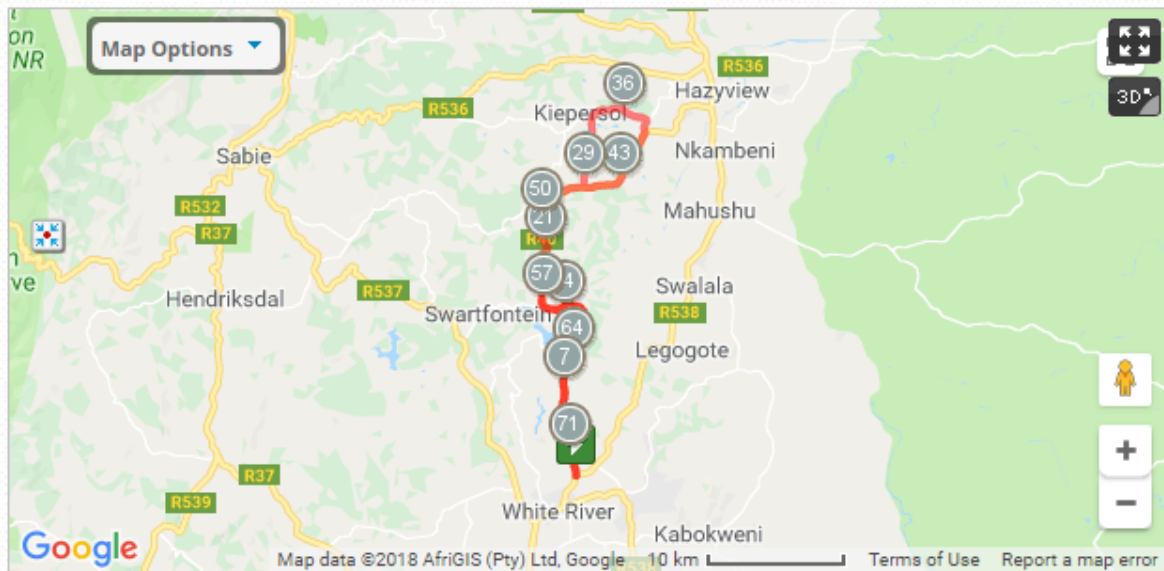

Map and Profile Stage 1

Sunday 16 June 2019

Stage 2 Casterbridge - Boulders - Casterbridge

Time: Elite group

Time: All other participants

1. Start at Casterbridge, turn right.
2. Take 3rd exit at round-about towards Numbi Gate - Neutral zone
3. On 1.8 km turn right on R538. End of neutral zone
4. On 4.6 km turn left onto R538 towards Karino
5. On 8.8 km turn left onto R538 towards towards Plaston
6. On 8.9 km turn right towards Kruger International Airport
7. On 12 km at round-about take 2nd exit
8. On 22.3 km at robot go straight
9. On 23 km turn left onto the N4
10. On 48.7 km turn right on the R38 towards Barberton
11. On 49 km turn right into Boulders
12. **Waterpoint** on 51.3 km (close to house)
13. **Hotspot and waterpoint** on 65 km (Stonehaven)
14. On 72.5 km turn left on the N4 towards Nelspruit
15. On 81 km turn right towards Kruger International Airport
16. On 81.5 km at robot go straight
17. **Waterpoint** on 88.8 km
18. On 95 km turn left onto R538 towards Plaston
19. On 95.1 km turn right onto R538 towards White River
20. On 99.4 km turn right onto R538
21. On 102 km turn left towards White River
22. **Finish** at Casterbridge on 104 km

Map and Profile Stage 2

Monday 17 June 2019

Stage 3 Casterbridge - Hazyview Casterbridge

Time: Elite group

Time: All other participants

1. Start at Casterbridge, turn right.
2. At round-about take 2nd exit towards Hazyview
3. Hotspot on 23 km (Spitskop)
4. On 27.2 km turn left towards Kiepersol
5. **Waterpoint** on 36.5 km (Koeltehuis sign)
6. On 37 km turn right towards Hazyview
7. On 38 km at T-junction turn right on the R40 towards White River
8. **Waterpoint** on 48.4 km (Da Gama dam) *
9. **Finish** at Casterbridge on 72 km

Map and Profile Stage 3

Tuesday 18 June 2016

Stage 4 Time trial

Time:

1. Start in front of Zannaz coffee shop
2. At round-about take 1st exit on R40 towards Hazyview
3. **Turning point:** on 16 km at Swartfontein exit
4. **Finish** at Casterbridge on 32 km