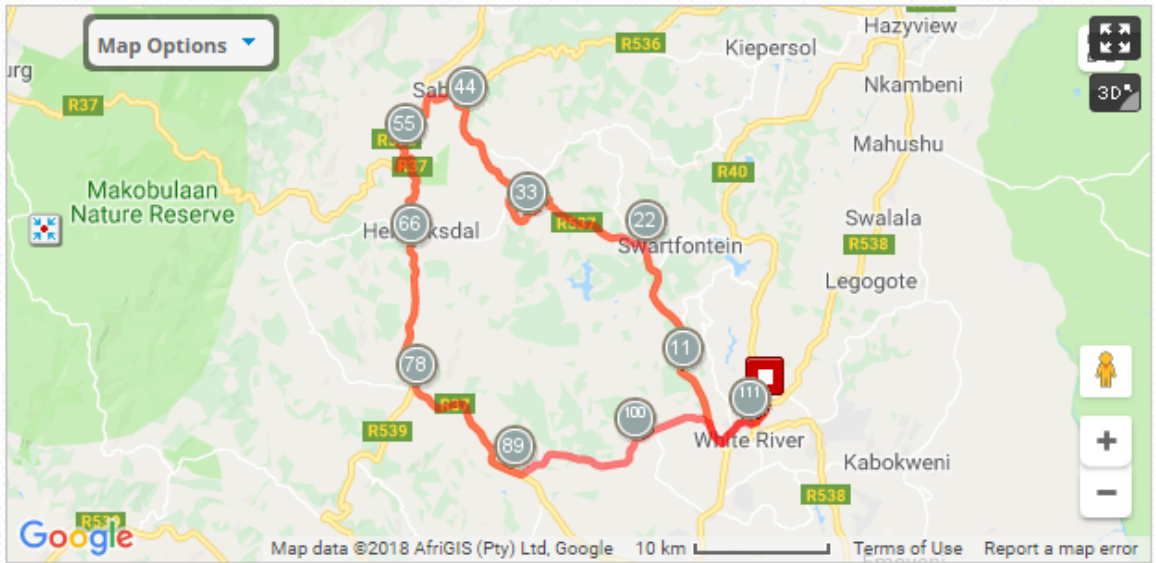

Map and Profile Stage 1