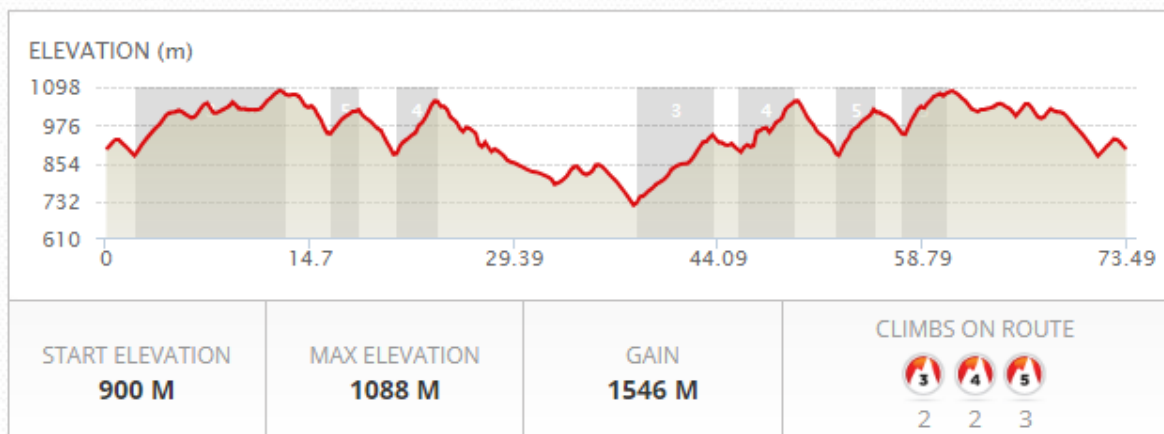

Stage Details

Saturday 15 June 2019 Casterbridge - Sabie and Long Tom pass - Casterbridge

Stage 1

Time: Elite group

Time: All other participants

1. Start at Casterbridge, turn left. Neutral zone starts
2. On 1.3 km at T-junction turn right into Kiepersol road
3. On 2 km turn right into William Lynn street
4. At 4-way stop go straight
5. On 5 km at T-junction turn right towards Sabie. End of neutral zone
6. **Hotspot and waterpoint** on 33 km (Degaloosberg)
7. On 47.2 km at the T-junction turn left
8. On 47.5 km at stop sign turn left
9. On 47.7 km at stop sign turn left towards Lydenburg
10. On 56.2 km turn left towards Mbombela on R40
11. **Waterpoint** on 57.7 km
12. On 88 km turn left towards White River
13. **Waterpoint** on 93.5 km
14. On 104.6 km at T-junction turn right towards White River on R537
15. On 106.5 km turn left into Impala road
16. At 4-way stop go straight
17. On 109.5 km at stop sign, turn left in Kiepersol road
18. On 109.8 km at the T-junction turn left on R40
19. **Finish** on 111.5 km at Casterbridge

Map and Profile Stage 2

Monday 17 June 2019

Stage 3 Casterbridge - Hazyview Casterbridge

Time: Elite group

Time: All other participants

1. Start at Casterbridge, turn right.
2. At round-about take 2nd exit towards Hazyview
3. Hotspot on 23 km (Spitskop)
4. On 27.2 km turn left towards Kiepersol
5. **Waterpoint** on 36.5 km (Koeltehuis sign)
6. On 37 km turn right towards Hazyview
7. On 38 km at T-junction turn right on the R40 towards White River
8. **Waterpoint** on 48.4 km (Da Gama dam) *
9. **Finish** at Casterbridge on 72 km

Map and Profile Stage 3

Tuesday 18 June 2016

Stage 4 Time trial

Time:

1. Start in front of Zannaz coffee shop
2. At round-about take 1st exit on R40 towards Hazyview
3. **Turning point:** on 16 km at Swartfontein exit
4. **Finish** at Casterbridge on 32 km

Map and Profile Stage 4