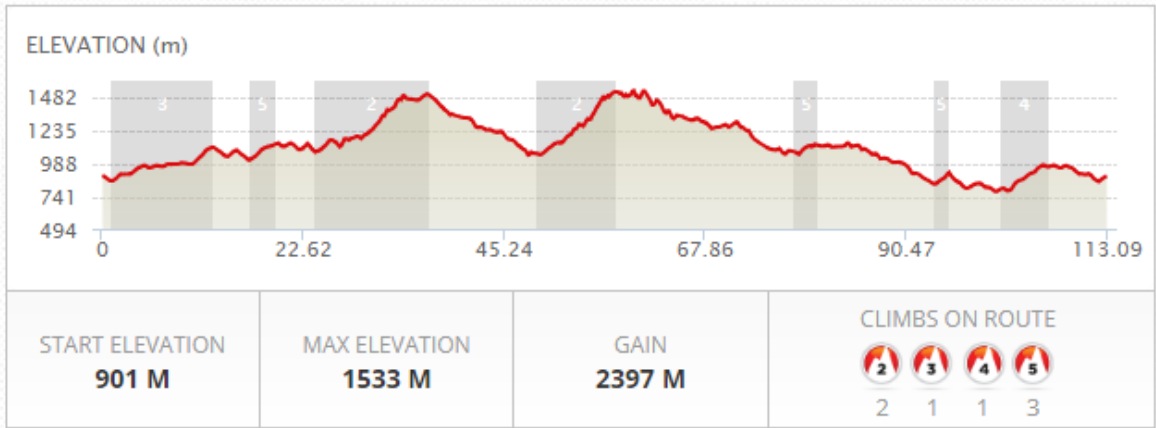

Map and Profile Stage 1