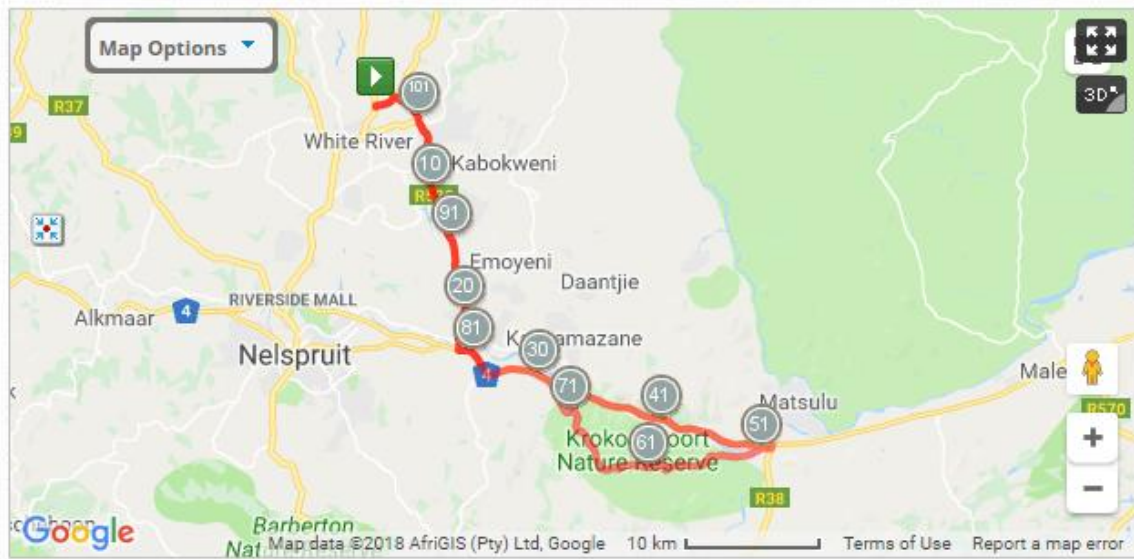

Stage Details

Saturday 15 June 2019 Casterbridge - Sabie and Long Tom pass - Casterbridge

Stage 1

Time: Elite group

Time: All other participants

1. Start at Casterbridge, turn left. Neutral zone starts
2. On 1.3 km at T-junction turn right into Kiepersol road
3. On 2 km turn right into William Lynn street
4. At 4-way stop go straight
5. On 5 km at T-junction turn right towards Sabie. End of neutral zone
6. **Hotspot and waterpoint** on 33 km (Degaloosberg)
7. On 47.2 km at the T-junction turn left
8. On 47.5 km at stop sign turn left
9. On 47.7 km at stop sign turn left towards Lydenburg
10. On 56.2 km turn left towards Mbombela on R40
11. **Waterpoint** on 57.7 km
12. On 88 km turn left towards White River
13. **Waterpoint** on 93.5 km
14. On 104.6 km at T-junction turn right towards White River on R537
15. On 106.5 km turn left into Impala road
16. At 4-way stop go straight
17. On 109.5 km at stop sign, turn left in Kiepersol road
18. On 109.8 km at the T-junction turn left on R40
19. **Finish** on 111.5 km at Casterbridge

Map and Profile Stage 2

Monday 17 June 2019

Stage 3 Casterbridge - Hazyview Casterbridge

Time: Elite group

Time: All other participants

1. Start at Casterbridge, turn right.
2. At round-about take 2nd exit towards Hazyview
3. Hotspot on 23 km (Spitskop)
4. On 27.2 km turn left towards Kiepersol
5. **Waterpoint** on 36.5 km (Koeltehuis sign)
6. On 37 km turn right towards Hazyview
7. On 38 km at T-junction turn right on the R40 towards White River
8. **Waterpoint** on 48.4 km (Da Gama dam) *
9. **Finish** at Casterbridge on 72 km