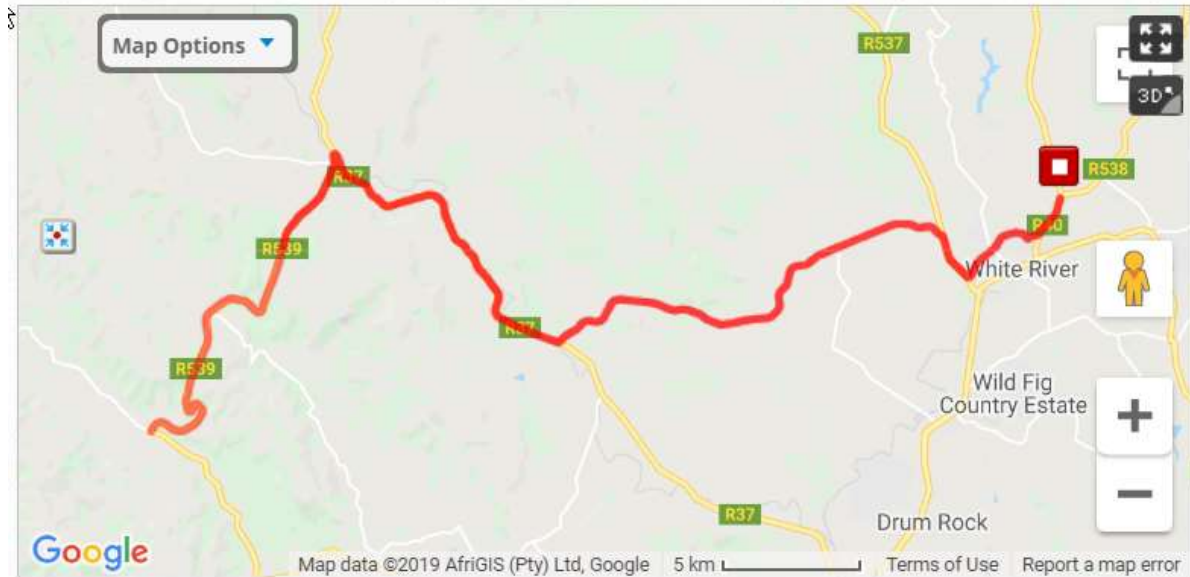

1. Start at Casterbridge, turn right.
2. At round-about take 2nd exit towards Hazyview
3. Hotspot on 23 km (Spitskop)
4. On 27.2 km turn left towards Kiepersol
5. **Waterpoint** on 35km (Koelte bome)
6. On 37 km turn right towards Hazyview
7. On 38 km at T-junction turn right on the R40 towards White River
8. **Waterpoint** on 48.4 km (Da Gama dam)
9. **Finish** at Casterbridge on 72 km

Stage 2 Map and Profile: - Casterbridge – Hazyview - Casterbridge

Monday 9 August 2021

Stage 3 Casterbridge – Sudwala - Casterbridge

07h30 Elite group (*Elite riders Stage 5 of Mpumalanga Tour*)
08h00 All other participants

1. Start at Casterbridge, turn left. Neutral zone starts
2. On 1.3 km at T-junction turn right into Kiepersol street
3. On 2 km turn right into William Lynn street - beware speed bumps
4. At 4-way stop go straight
5. On 5 km at T-junction turn right towards Sabie. End of neutral zone
6. On 7.2 km turn left towards Brondal
7. On 24.4 km turn right on R532 towards Sabie
8. On 37.3 km turn left on the R539 towards Sudwala
9. **Waterpoint** on 39.6 km (MTO Group Paradise falls sign)
10. Turn-around on 52 km just at the T-junction
11. **Hotspot and waterpoint** on 60.5 km (Schagen sign)
12. On 69 km turn right on R37/40 towards Mbombela (Nelspruit)
13. On 81 km turn left towards White River
14. **Waterpoint** on 87 km
15. On 98 km at T-junction turn right towards White River on R537
16. On 100 km turn left into Impala road
17. At 4-way stop go straight
18. On 101.5 km at stop sign, turn left into Kiepersol road
19. On 102 km at the T-junction turn left on R40 towards Casterbridge
20. **Finish** on 103.8 km at Casterbridge

Stage 3 Map and Profile - Casterbridge – Sudwala - Casterbridge

Tuesday 10 August 2021

Stage 4 *Time trial*

Start 07h00

1. Start in front of Zannaz Coffee Shop
2. At round-about take 1st exit on R40 towards Hazyview
3. **Turning point:** on 16 km at Swartfontein exit
4. **Finish** at Casterbridge on 32 km