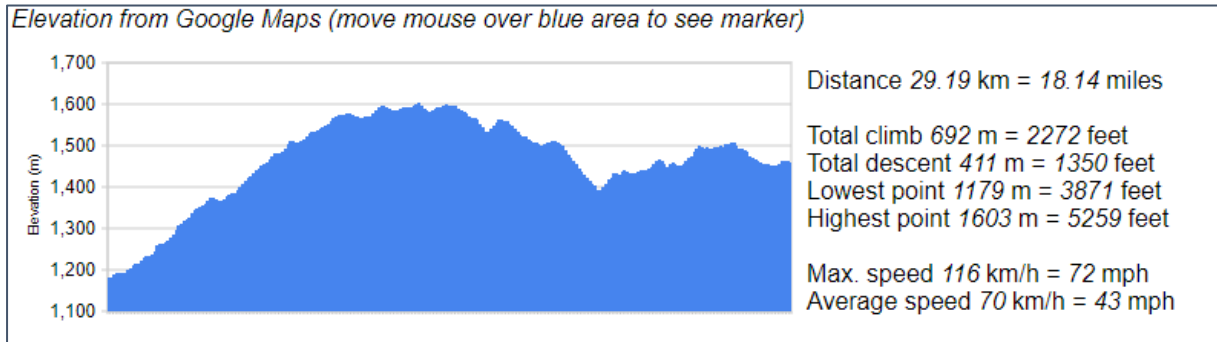

## 20km Route

Elevation from Google Maps (move mouse over blue area to see marker)

[https://maplorer.com/permalink.php?file=2021-11-13\\_08\\_14\\_50\\_b\\_Track\\_S-A-S-20-KM-TT.gpx](https://maplorer.com/permalink.php?file=2021-11-13_08_14_50_b_Track_S-A-S-20-KM-TT.gpx)

### 30 km Route

[https://maplorer.com/permalink.php?file=2021-11-13\\_08\\_19\\_29\\_b\\_Track\\_S-A-S-2022-TT.gpx](https://maplorer.com/permalink.php?file=2021-11-13_08_19_29_b_Track_S-A-S-2022-TT.gpx)