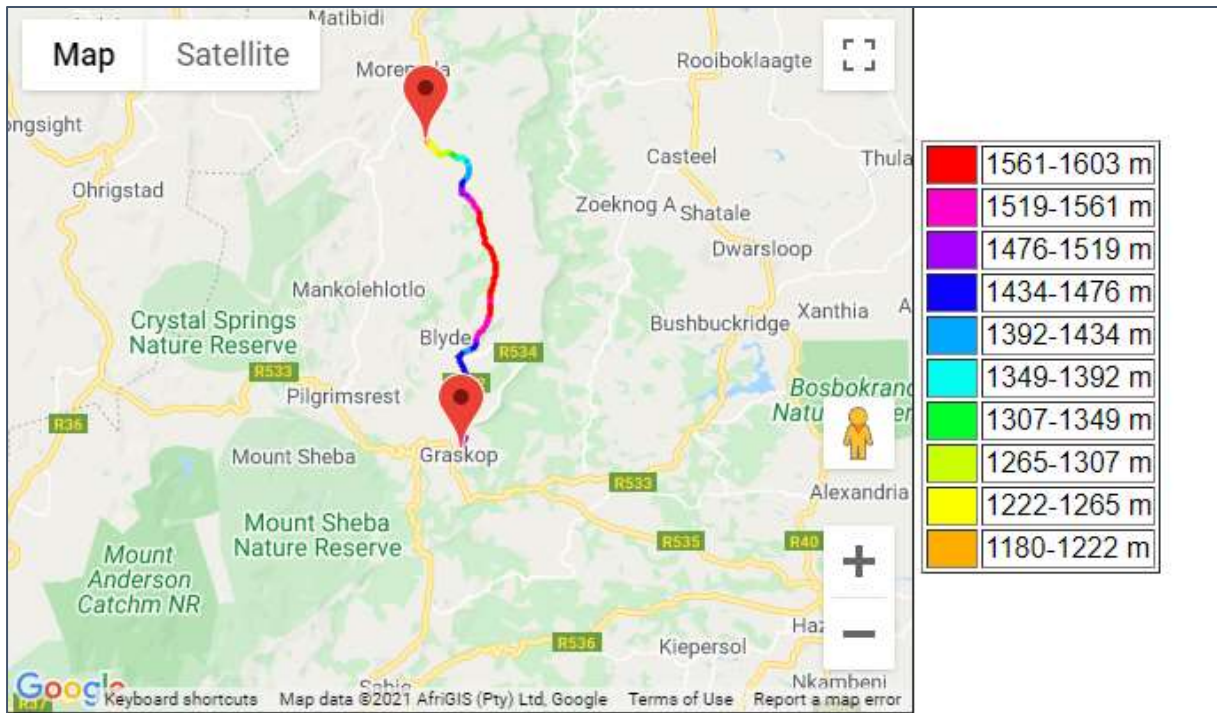

## 15km Route

[https://maplorer.com/permalink.php?file=2021-11-13\\_08\\_10\\_21\\_b\\_Track\\_S-A-S-15-KM-TT.gpx](https://maplorer.com/permalink.php?file=2021-11-13_08_10_21_b_Track_S-A-S-15-KM-TT.gpx)

## 20km Route

Elevation from Google Maps (move mouse over blue area to see marker)

[https://maplorer.com/permalink.php?file=2021-11-13\\_08\\_14\\_50\\_b\\_Track\\_S-A-S-20-KM-TT.gpx](https://maplorer.com/permalink.php?file=2021-11-13_08_14_50_b_Track_S-A-S-20-KM-TT.gpx)

### 30 km Route

[https://maplorer.com/permalink.php?file=2021-11-13\\_08\\_19\\_29\\_b\\_Track\\_S-A-S-2022-TT.gpx](https://maplorer.com/permalink.php?file=2021-11-13_08_19_29_b_Track_S-A-S-2022-TT.gpx)

# Road Race single lap route 25 km