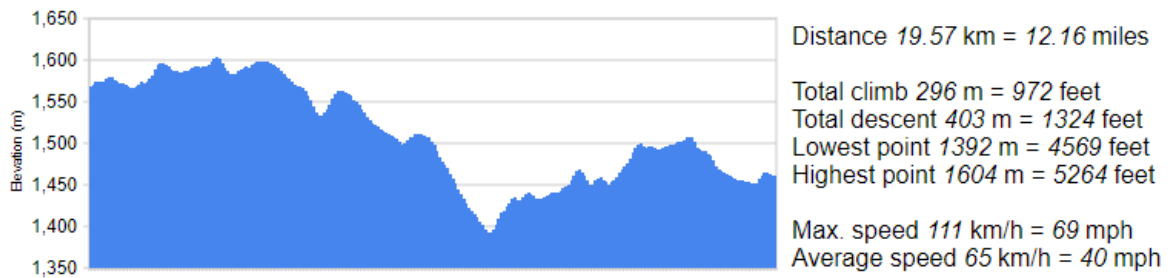

## 15km Route

[https://maplorer.com/permalink.php?file=2021-11-13\\_08\\_10\\_21\\_b\\_Track\\_S-A-S-15-KM-TT.gpx](https://maplorer.com/permalink.php?file=2021-11-13_08_10_21_b_Track_S-A-S-15-KM-TT.gpx)

## 20km Route

Elevation from Google Maps (move mouse over blue area to see marker)

[https://maplorer.com/permalink.php?file=2021-11-13\\_08\\_14\\_50\\_b\\_Track\\_S-A-S-20-KM-TT.gpx](https://maplorer.com/permalink.php?file=2021-11-13_08_14_50_b_Track_S-A-S-20-KM-TT.gpx)