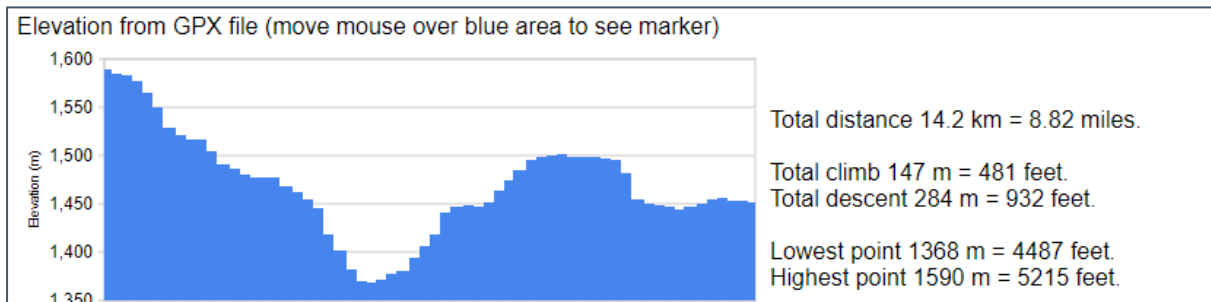

Saturday 12 February 2022 - Road Races

Registration: 09h00 - 12h00
Start 06h30

Category	Laps	Distance	Start time
Disabled cycling C1 – C5			06h30
Disabled cycling C1 – C3 Women			06h35
Disabled cycling H1 – H5 Men and Women			06h40
Disabled cycling T1 & T2 Men			06h45
Disabled cycling T1 & T2 Women			06h50
Prize Giving			09h30

Category	Laps	Distance	Start time
Master Men 50 – 59+	4	104 km	08h30
U/23 & Elite Women	5	129 km	08h35
Vets Women 30 - 39	3	79 km	08h40
Vets Women 40 - 49	3	79 km	08h45
Master Women 60+	2	54 km	08h50
Prize Giving			13h00

Category	Laps	Distance	Start Time
Vets Men 40 - 44	5	129 km	14h00
Vets Men 45 - 49	5	129 km	14h10
Master Men 60+	3	79 km	14h25
Junior Ladies	3	79 km	14h15
Master Women 50 - 59	3	79 km	14h20
Prize Giving			17h00

Sunday 13 February 2022

Start 07h00

Category	Laps	Distance	Start Time
U/23 & Elite Men	7	179 km	07h00
Junior Men	5	129 km	07h05
Vets Men 35 - 39	5	129 km	07h10
Vets Men 30 - 34	5	129 km	07h15
Prize Giving			12h00

15km Route

<https://maplorer.com/permalink.php?file=2021-11-13_08_10_21_b_Track_S-A-S-15-KM-TT.gpx>