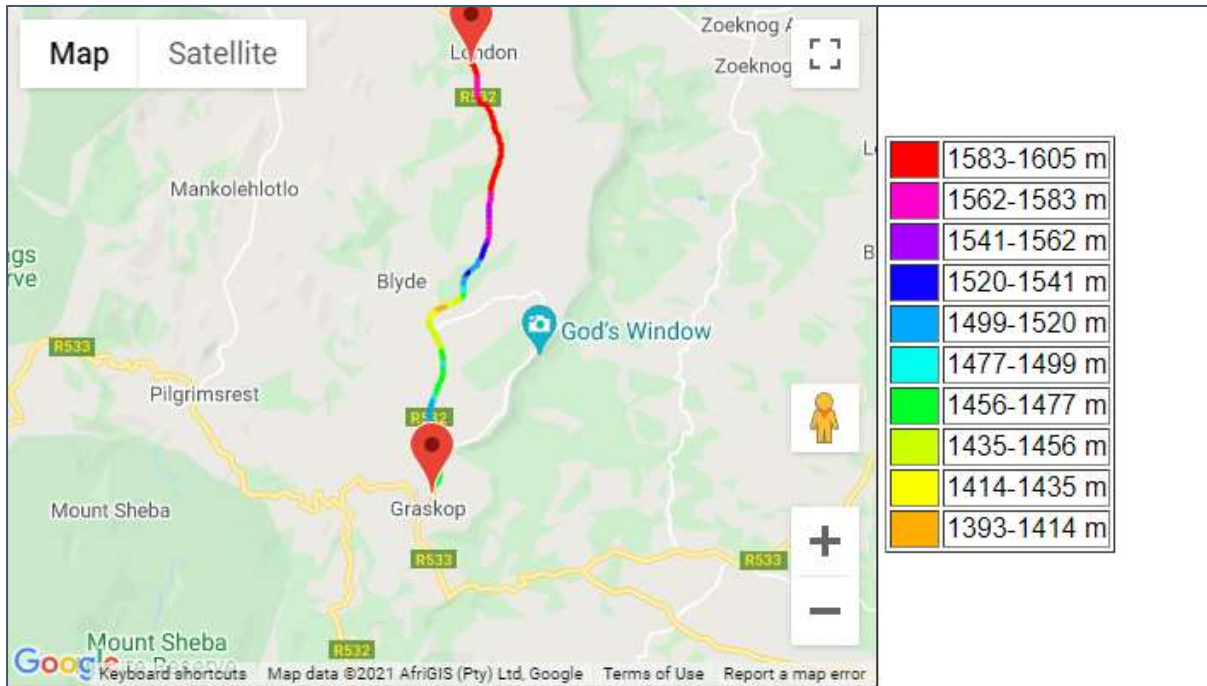

## Sunday 13 February 2022

Start 07h00

Category	Laps	Distance	Start Time
U/23 & Elite Men	7	179 km	07h00
Junior Men	5	129 km	07h05
Vets Men 35 - 39	5	129 km	07h10
Vets Men 30 - 34	5	129 km	07h15
<b>Prize Giving</b>			<b>12h00</b>

## 15km Route

[https://maplorer.com/permalink.php?file=2021-11-13\\_08\\_10\\_21\\_b\\_Track\\_S-A-S-15-KM-TT.gpx](https://maplorer.com/permalink.php?file=2021-11-13_08_10_21_b_Track_S-A-S-15-KM-TT.gpx)

## 20km Route

Elevation from Google Maps (move mouse over blue area to see marker)

[https://maplorer.com/permalink.php?file=2021-11-13\\_08\\_14\\_50\\_b\\_Track\\_S-A-S-20-KM-TT.gpx](https://maplorer.com/permalink.php?file=2021-11-13_08_14_50_b_Track_S-A-S-20-KM-TT.gpx)