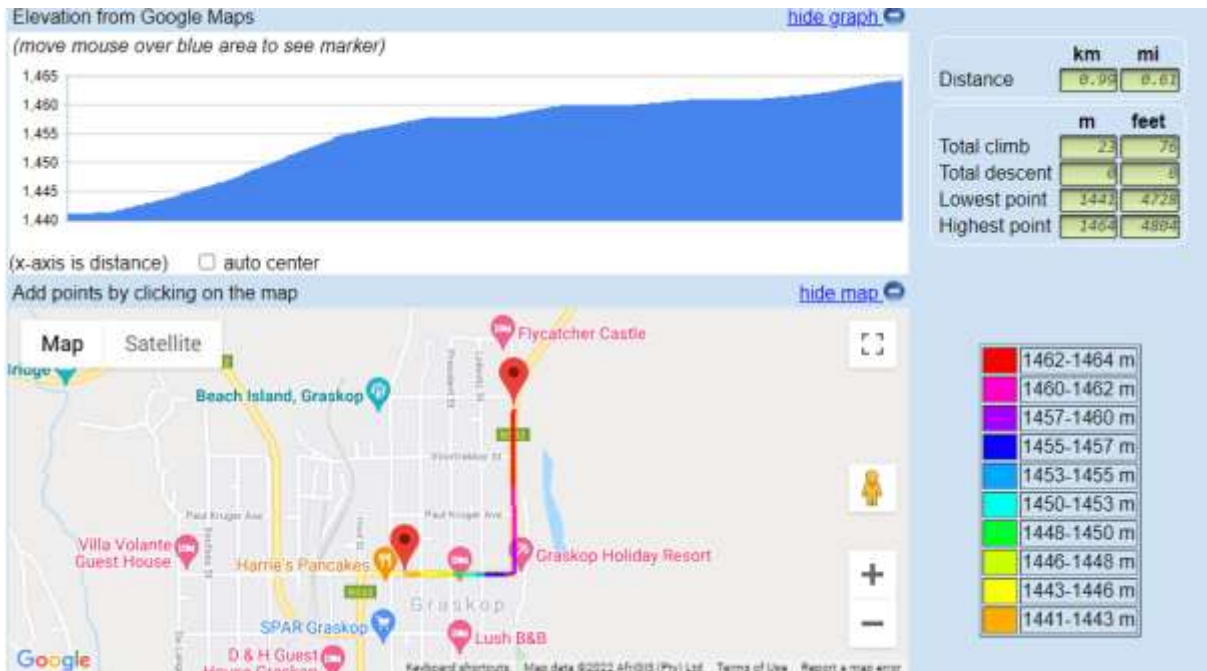

## 20km Route

[https://maplorer.com/permalink.php?file=2021-11-13\\_08\\_14\\_50\\_b\\_Track\\_S-A-S-20-KM-TT.gpx](https://maplorer.com/permalink.php?file=2021-11-13_08_14_50_b_Track_S-A-S-20-KM-TT.gpx)

### 30 km Route

[https://maplorer.com/permalink.php?file=2021-11-13\\_08\\_19\\_29\\_b\\_Track\\_S-A-S-2022-TT.gpx](https://maplorer.com/permalink.php?file=2021-11-13_08_19_29_b_Track_S-A-S-2022-TT.gpx)

# Road Race single lap route 25 km

## Neutral zone

Start at African Silks

[https://maplorer.com/permalink.php?file=2022-01-03\\_19\\_41\\_31\\_b\\_neutral-zone.gpx](https://maplorer.com/permalink.php?file=2022-01-03_19_41_31_b_neutral-zone.gpx)