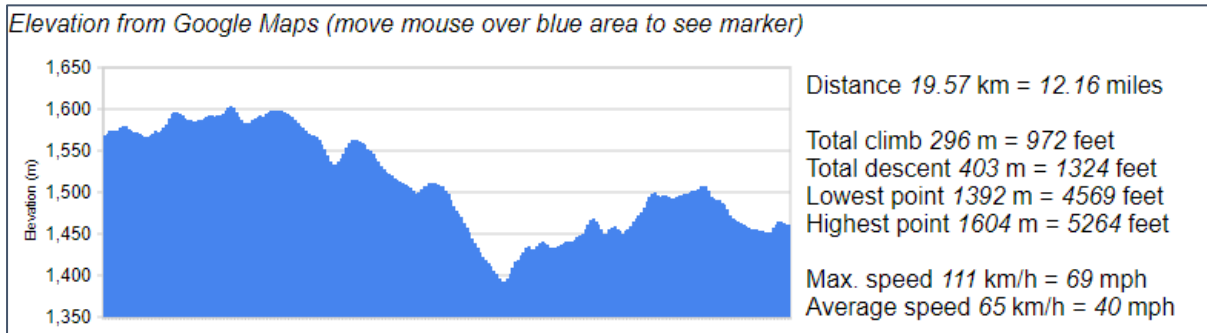

20km Route

<https://maplorer.com/permalink.php?file=2021-11-13_08_14_50_b_Track_S-A-S-20-KM-TT.gpx>