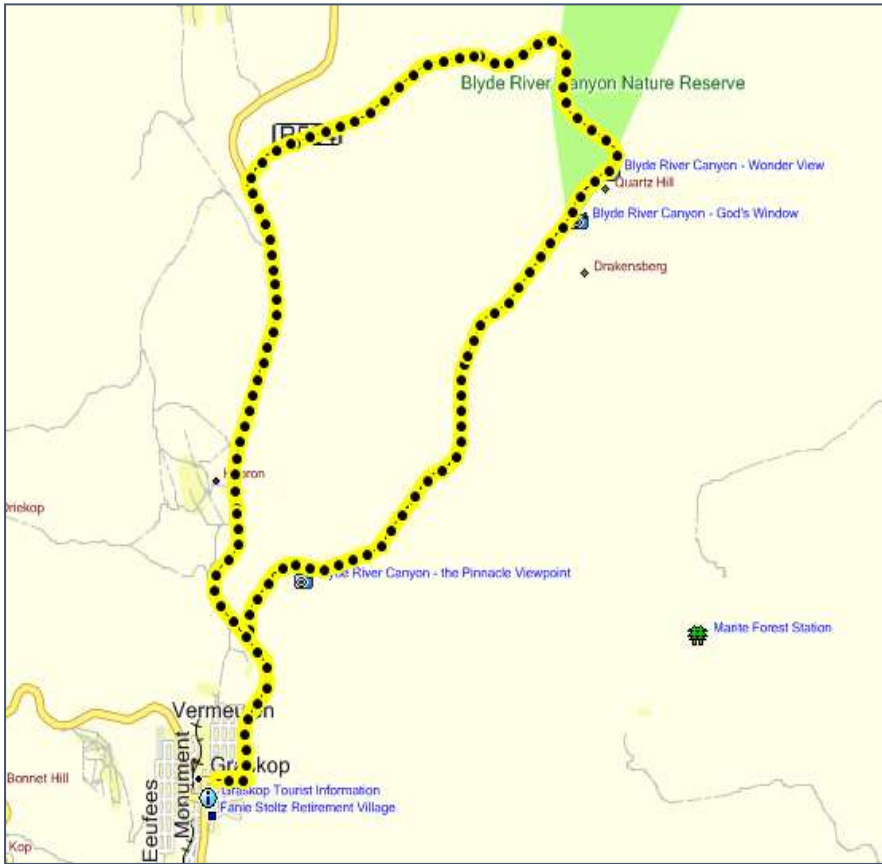

## 15km Route

[https://maplorer.com/permalink.php?file=2021-11-13\\_08\\_10\\_21\\_b\\_Track\\_S-A-S-15-KM-TT.gpx](https://maplorer.com/permalink.php?file=2021-11-13_08_10_21_b_Track_S-A-S-15-KM-TT.gpx)

## 20km Route

[https://maplorer.com/permalink.php?file=2021-11-13\\_08\\_14\\_50\\_b\\_Track\\_S-A-S-20-KM-TT.gpx](https://maplorer.com/permalink.php?file=2021-11-13_08_14_50_b_Track_S-A-S-20-KM-TT.gpx)

### 30 km Route

[https://maplorer.com/permalink.php?file=2021-11-13\\_08\\_19\\_29\\_b\\_Track\\_S-A-S-2022-TT.gpx](https://maplorer.com/permalink.php?file=2021-11-13_08_19_29_b_Track_S-A-S-2022-TT.gpx)

# Road Race single lap route 25 km