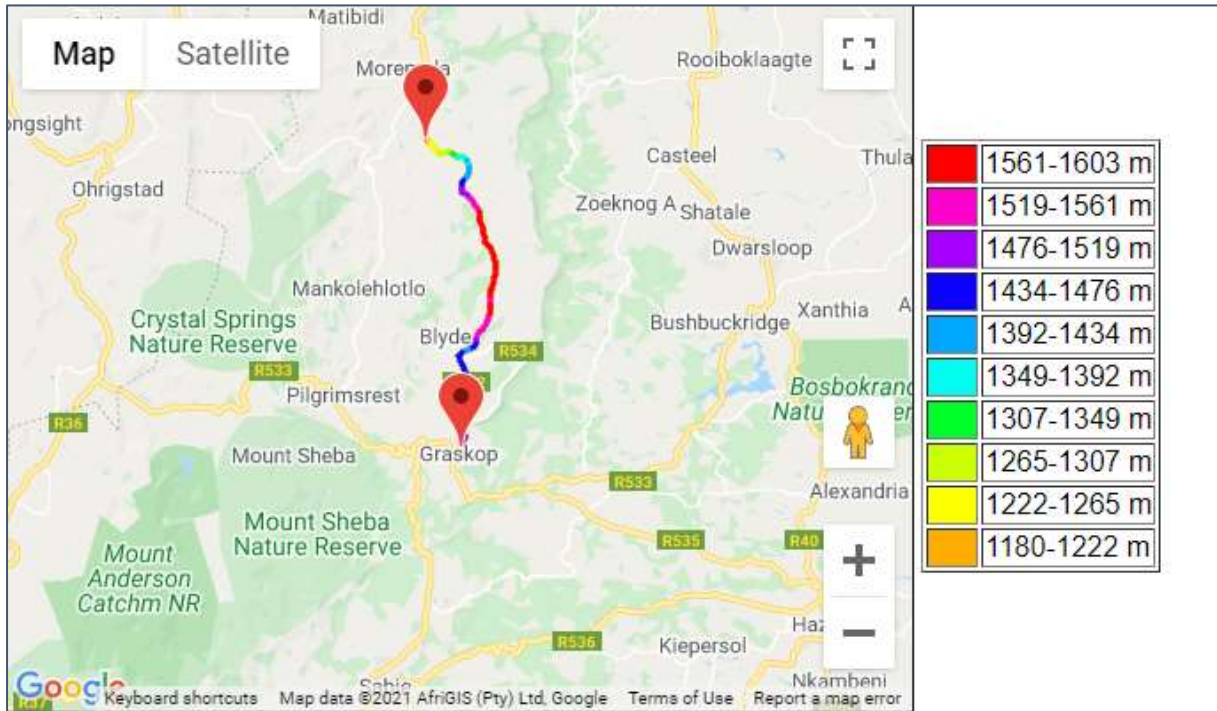

## 15km Route

[https://maplorer.com/permalink.php?file=2021-11-13\\_08\\_10\\_21\\_b\\_Track\\_S-A-S-15-KM-TT.gpx](https://maplorer.com/permalink.php?file=2021-11-13_08_10_21_b_Track_S-A-S-15-KM-TT.gpx)

## 20km Route

[https://maplorer.com/permalink.php?file=2021-11-13\\_08\\_14\\_50\\_b\\_Track\\_S-A-S-20-KM-TT.gpx](https://maplorer.com/permalink.php?file=2021-11-13_08_14_50_b_Track_S-A-S-20-KM-TT.gpx)

### 30 km Route

[https://maplorer.com/permalink.php?file=2021-11-13\\_08\\_19\\_29\\_b\\_Track\\_S-A-S-2022-TT.gpx](https://maplorer.com/permalink.php?file=2021-11-13_08_19_29_b_Track_S-A-S-2022-TT.gpx)