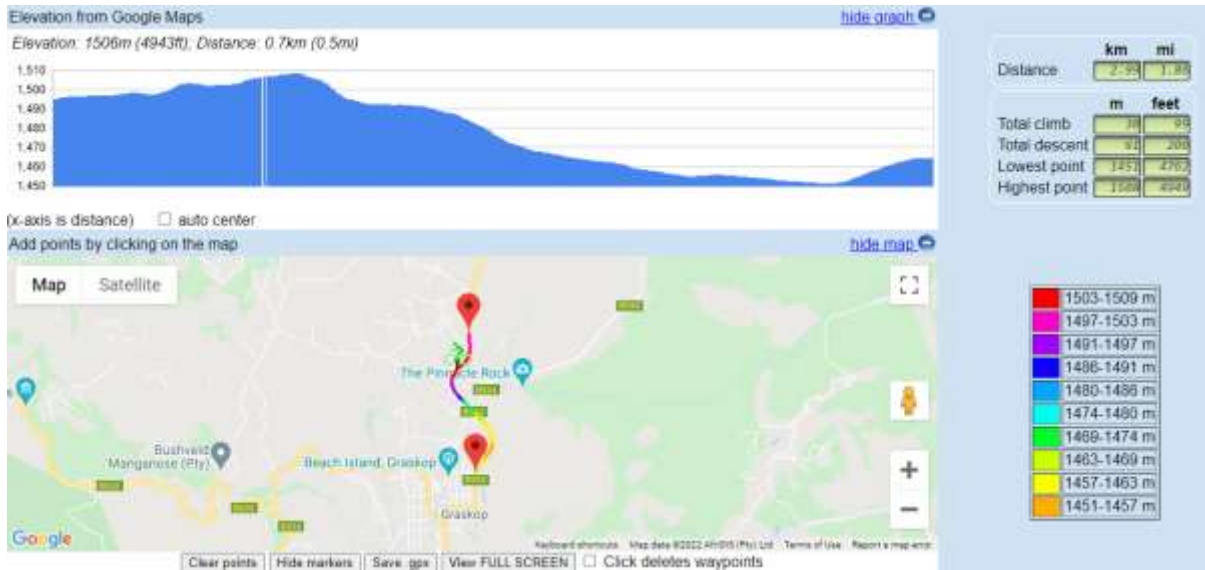

Final 3km map & profile

<https://maplorer.com/permalink.php?file=2022-01-03_20_01_50_b_Final-3-km.gpx>