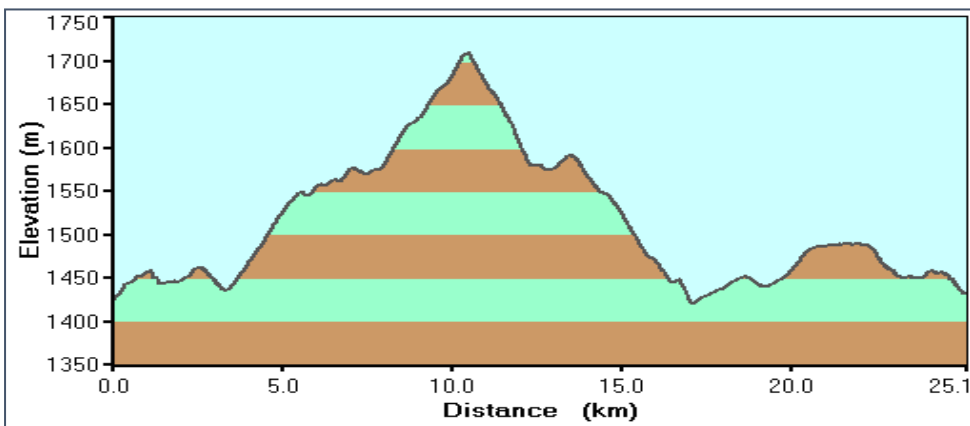

Road Race single lap route 25 km