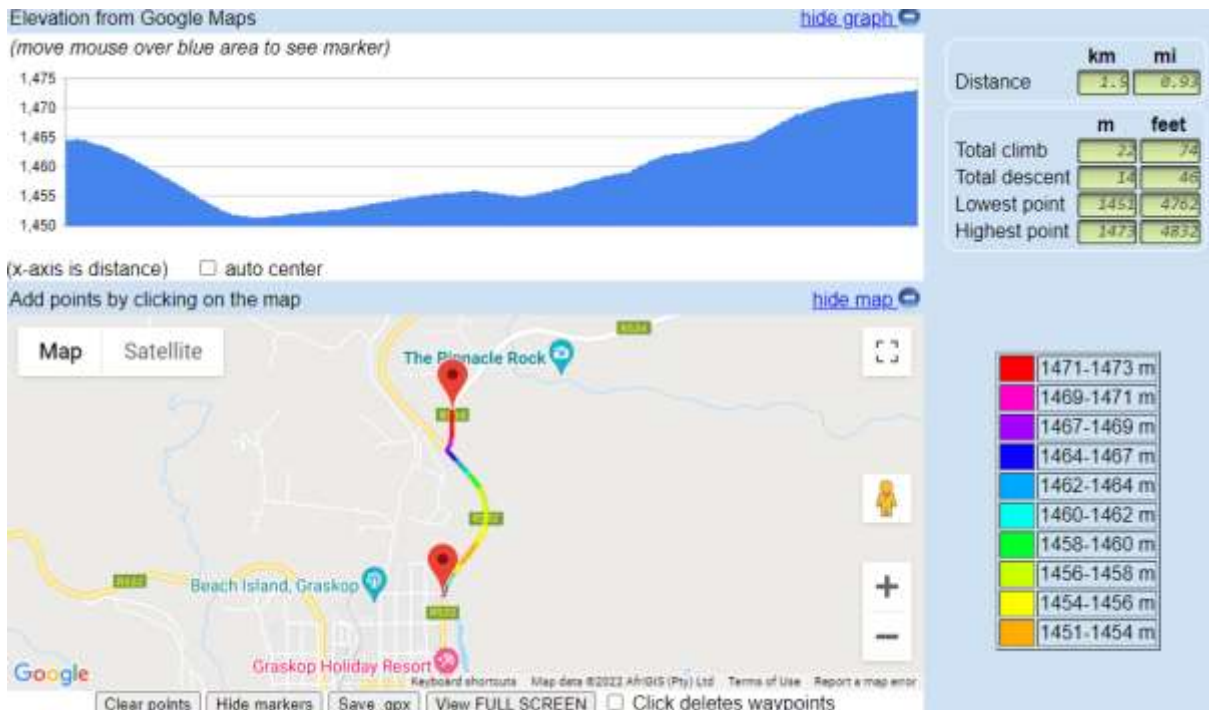

# Road Race single lap route 25 km

## Neutral zone

Start at African Silks

[https://maplorer.com/permalink.php?file=2022-01-03\\_19\\_41\\_31\\_b\\_neutral-zone.gpx](https://maplorer.com/permalink.php?file=2022-01-03_19_41_31_b_neutral-zone.gpx)

**Race start location  
(1st 1,5 km after neutral zone)**

[https://maplorer.com/permalink.php?file=2022-01-03\\_19\\_48\\_22\\_b\\_start-location.gpx](https://maplorer.com/permalink.php?file=2022-01-03_19_48_22_b_start-location.gpx)

## Significant climbs on route (Same on each lap)

[https://maplorer.com/permalink.php?file=2022-01-03\\_20\\_22\\_02\\_b\\_significant-climb.gpx](https://maplorer.com/permalink.php?file=2022-01-03_20_22_02_b_significant-climb.gpx)