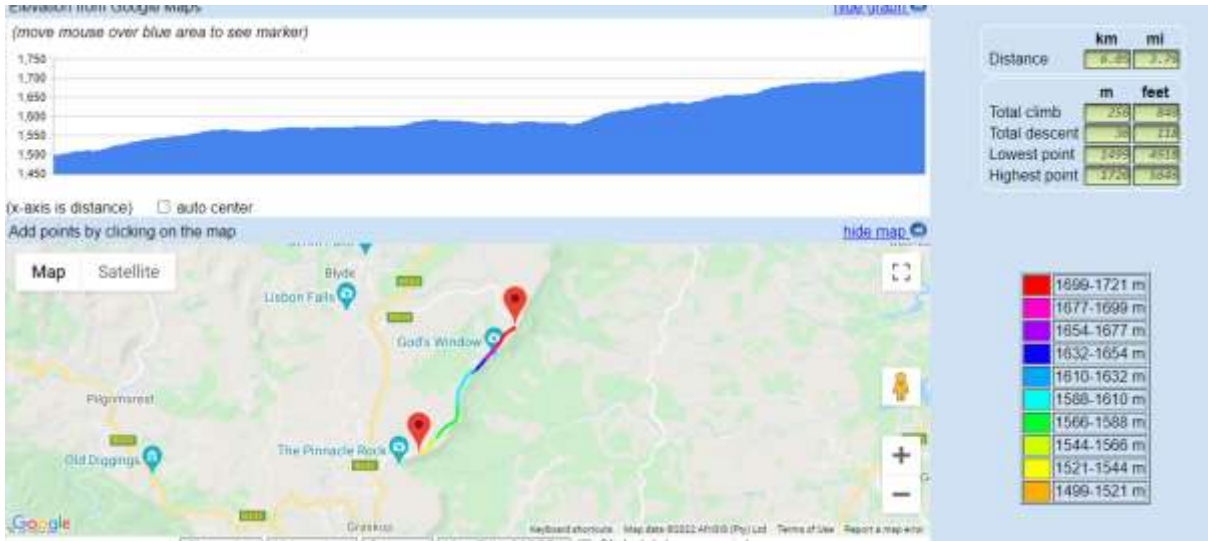

**Race start location  
(1st 1,5 km after neutral zone)**

[https://maplorer.com/permalink.php?file=2022-01-03\\_19\\_48\\_22\\_b\\_start-location.gpx](https://maplorer.com/permalink.php?file=2022-01-03_19_48_22_b_start-location.gpx)

## Final 3km map & profile

[https://maplorer.com/permalink.php?file=2022-01-03\\_20\\_01\\_50\\_b\\_Final-3-km.gpx](https://maplorer.com/permalink.php?file=2022-01-03_20_01_50_b_Final-3-km.gpx)

## Final 1km map & profile

[https://maplorer.com/permalink.php?file=2022-01-03\\_20\\_10\\_11\\_b\\_final-1-km.gpx](https://maplorer.com/permalink.php?file=2022-01-03_20_10_11_b_final-1-km.gpx)

## Significant climbs on route (Same on each lap)

[https://maplorer.com/permalink.php?file=2022-01-03\\_20\\_22\\_02\\_b\\_significant-climb.gpx](https://maplorer.com/permalink.php?file=2022-01-03_20_22_02_b_significant-climb.gpx)