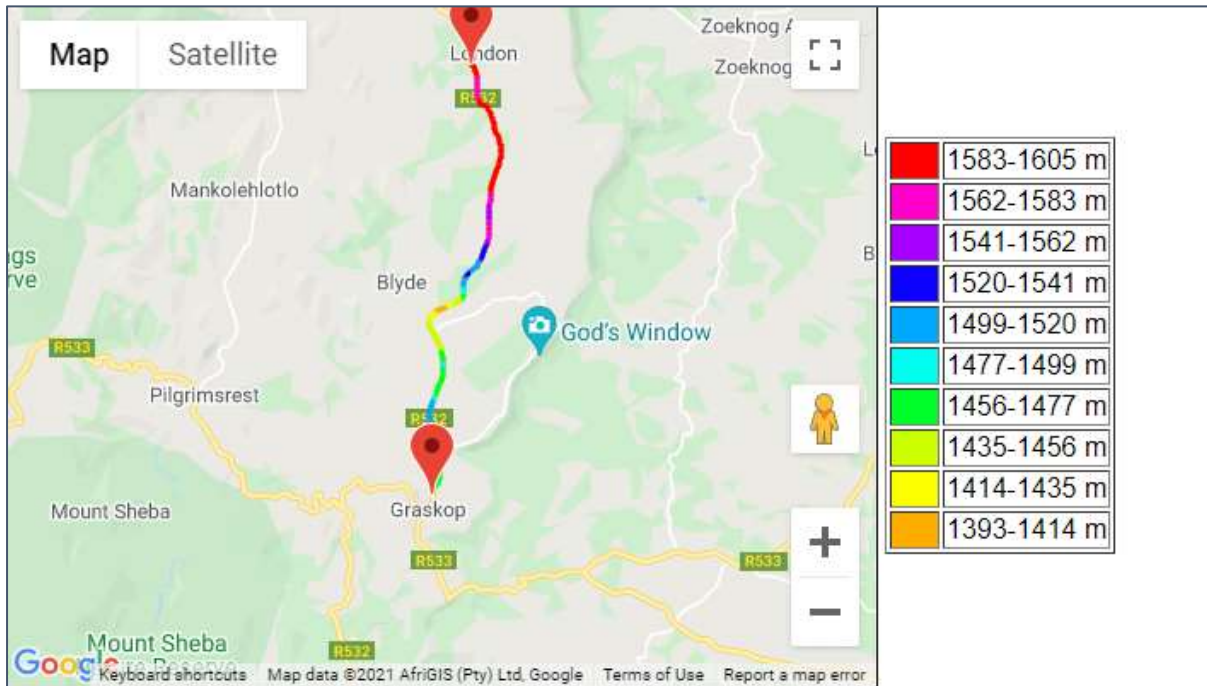

## 15km Route

[https://maplorer.com/permalink.php?file=2021-11-13\\_08\\_10\\_21\\_b\\_Track\\_S-A-S-15-KM-TT.gpx](https://maplorer.com/permalink.php?file=2021-11-13_08_10_21_b_Track_S-A-S-15-KM-TT.gpx)

## 20km Route

[https://maplorer.com/permalink.php?file=2021-11-13\\_08\\_14\\_50\\_b\\_Track\\_S-A-S-20-KM-TT.gpx](https://maplorer.com/permalink.php?file=2021-11-13_08_14_50_b_Track_S-A-S-20-KM-TT.gpx)