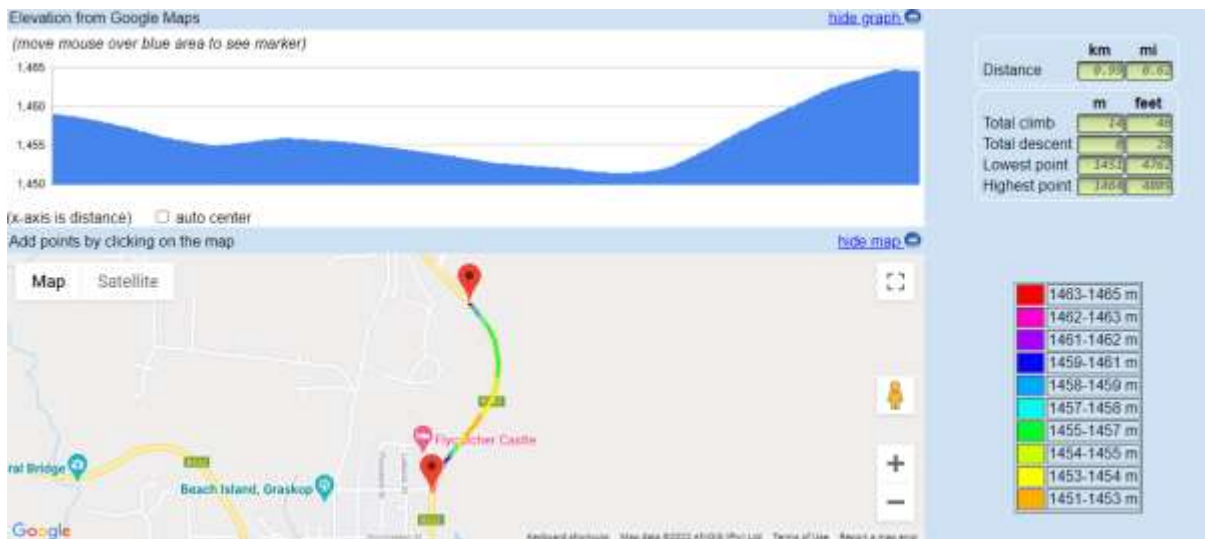

Final 1km map & profile

<https://maplorer.com/permalink.php?file=2022-01-03_20_10_11_b_final-1-km.gpx>