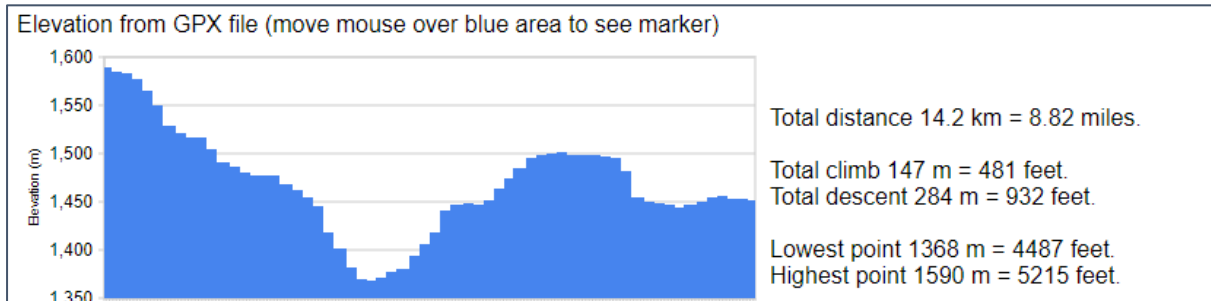

Category	Laps	Distance	Start Time
Vets Men 40 - 44	6	127 km	14h00
Vets Men 45 - 49	6	127 km	14h10
Master Men 60+	4	88 km	14h25
Junior Ladies	3	67 km	14h15
Master Women 50 - 59	3	67 km	14h20
Prize Giving			17h00

Sunday 13 February 2022

Start   07h00

Category	Laps	Distance	Start Time
U/23 & Elite Men	8	169 km	07h00
Junior Men	6	127 km	07h05
Vets Men 35 - 39	6	127 km	07h10
Vets Men 30 - 34	6	127 km	07h15
Prize Giving			12h00

15km Route

<https://maplorer.com/permalink.php?file=2021-11-13_08_10_21_b_Track_S-A-S-15-KM-TT.gpx>