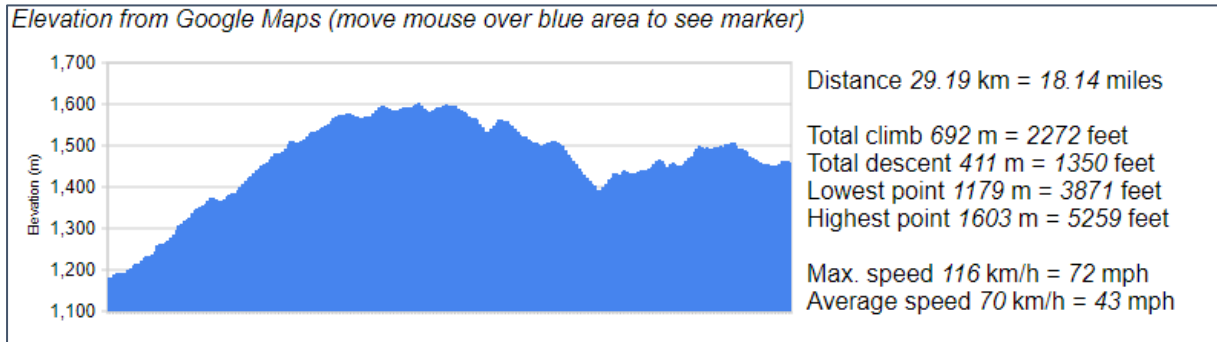

30 km Route

<https://maplorer.com/permalink.php?file=2021-11-13_08_19_29_b_Track_S-A-S-2022-TT.gpx>