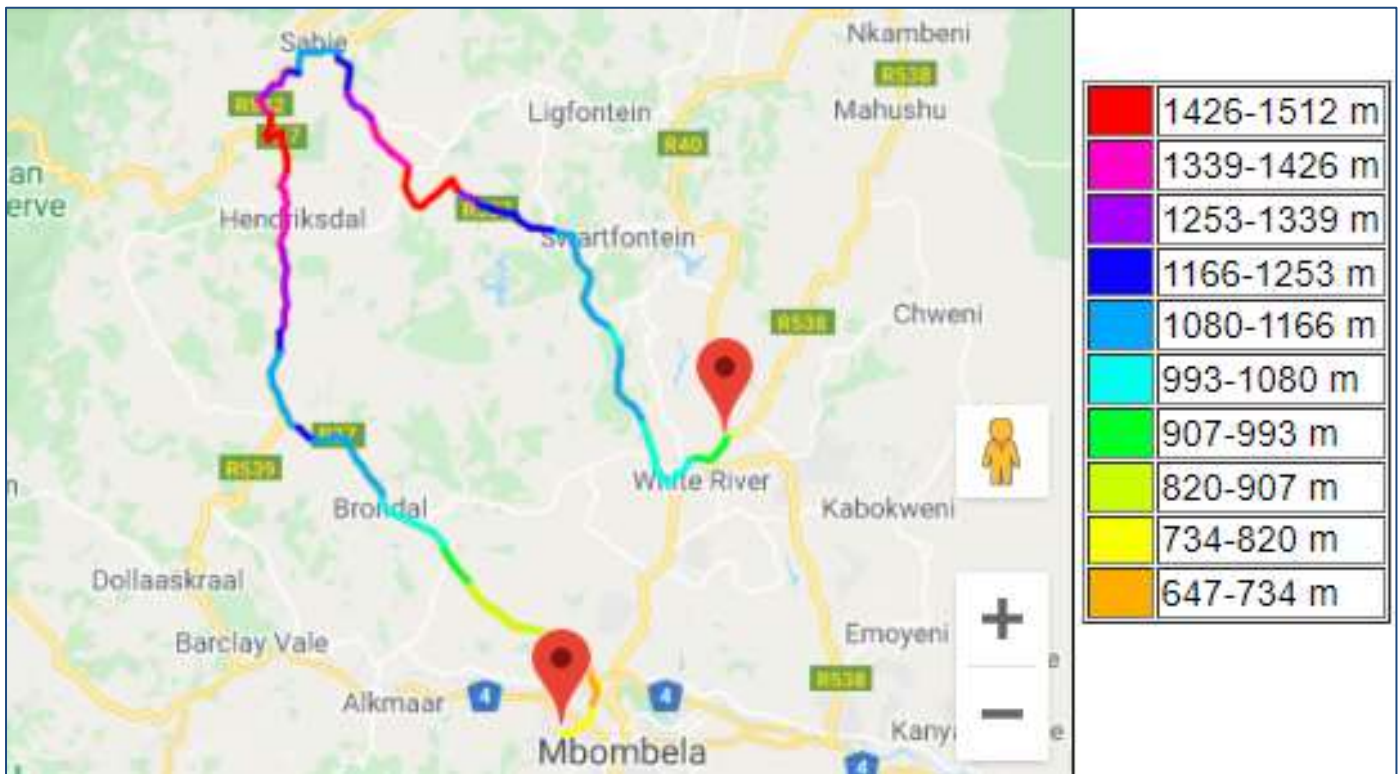

## Time Schedule

### Medals for All Finishers

**Long Distance Route: Casterbridge, White River – Sabie - Mbombela**

*Elevation from Google Maps (move mouse over blue area to see marker)*

[https://maplorer.com/permalink.php?file=2022-01-12\\_19\\_26\\_23\\_b\\_jock22-long.gpx](https://maplorer.com/permalink.php?file=2022-01-12_19_26_23_b_jock22-long.gpx)