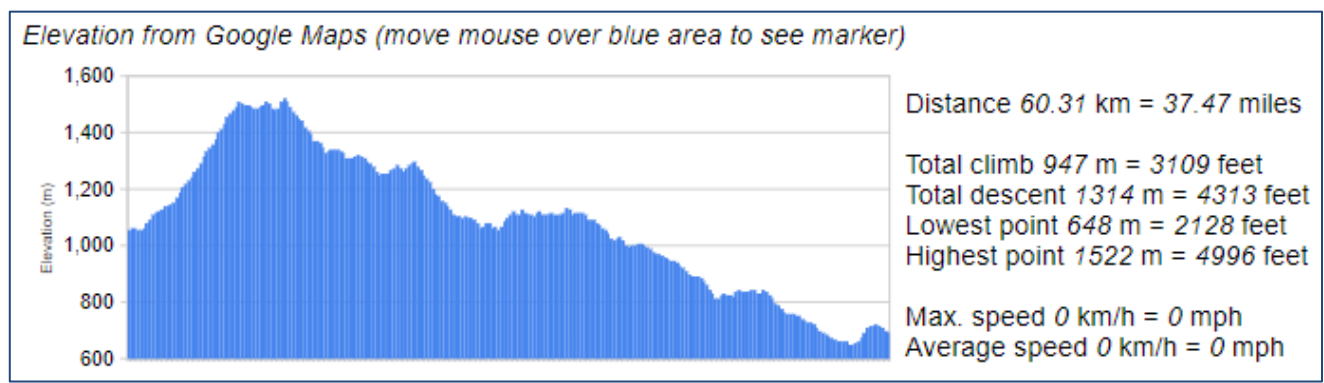

Short Distance Route: Sabie - Mbombela

1. 1 Start at Petena Pancakes
2. 2 Go on the R37 towards Lydenburg
3. 3 At 8,5 km turn left on the R37/R40 towards Nelspruit
4. 4 At 56,2 km at the first circle go straight
5. 5 At 58,6 km at the second circle go straight
6. 6 At 60 km at the third circle keep left
7. 7 At fourth circle keep right
8. 8 Finish at 62 km at Mbombela Stadium

<https://maplorer.com/permalink.php?file=2022-01-12_19_42_05_b_Jock-short.gpx>