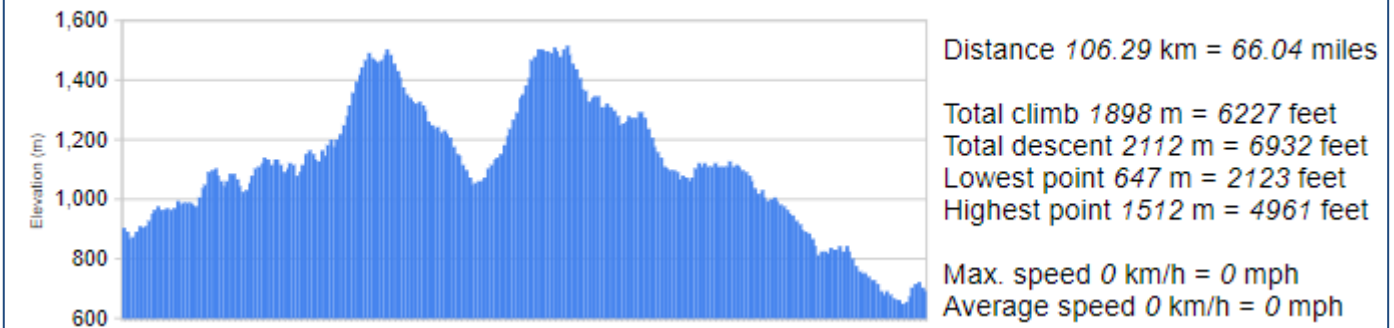

Elevation from Google Maps (move mouse over blue area to see marker)