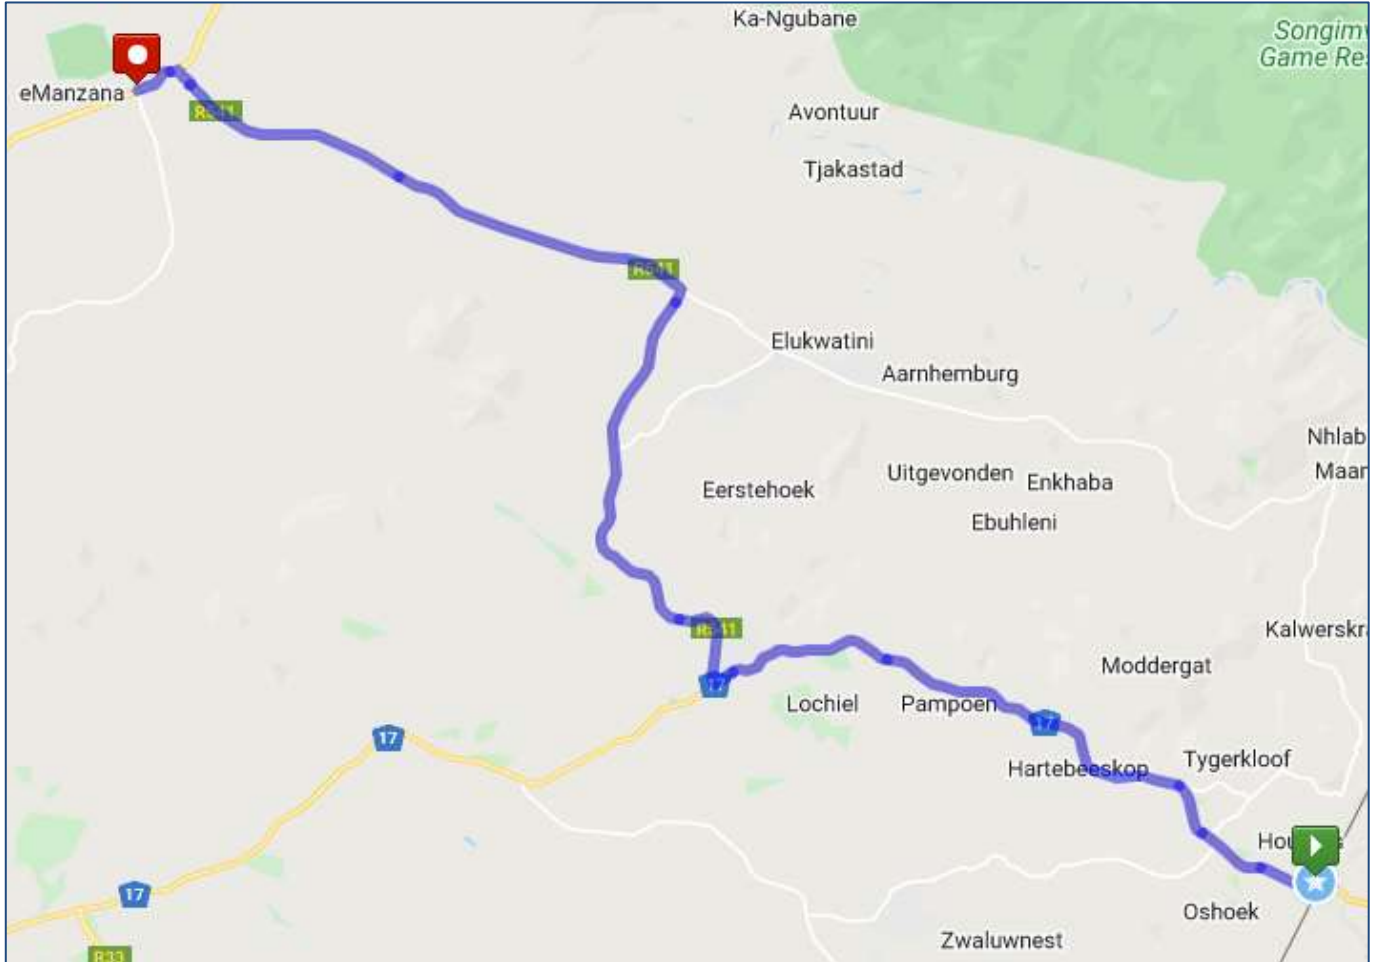

ET Foundation Tour

Oshoek, Mpumalanga

29 & 30 April 2022

Stage Details

Friday 29 April 2022

Stage 1 Oshoek → Badplaas (67km)

Map & Profile

CLIMB DETAILS		CATEGORY	AVG. GRADE	ELEVATION	DISTANCE
01			2.0%	<i>GAIN</i> 274 m	<i>LENGTH</i> 13.43 km
02			1.8%	<i>GAIN</i> 55 m	<i>LENGTH</i> 3.01 km
03			1.2%	<i>GAIN</i> 117 m	<i>LENGTH</i> 9.42 km
04			1.4%	<i>GAIN</i> 71 m	<i>LENGTH</i> 5.21 km

Click here for interactive route <https://www.mapmyride.com/routes/view/4865946151>

=====

Saturday 30 April 2022

Stage 2 – Badplaas → Mbombela (95km)

Map & Profile

CLIMB DETAILS					
	CATEGORY	AVG. GRADE	ELEVATION		DISTANCE
01		3.4%	<i>GAIN</i>	72 m	<i>LENGTH</i> 2.10 km
02		1.9%	<i>GAIN</i>	46 m	<i>LENGTH</i> 2.50 km
03		4.0%	<i>GAIN</i>	510 m	<i>LENGTH</i> 12.62 km
04		2.1%	<i>GAIN</i>	162 m	<i>LENGTH</i> 7.91 km
05		4.5%	<i>GAIN</i>	295 m	<i>LENGTH</i> 6.61 km

Click here for interactive route: <https://www.mapmyride.com/routes/view/1656540173>

=====