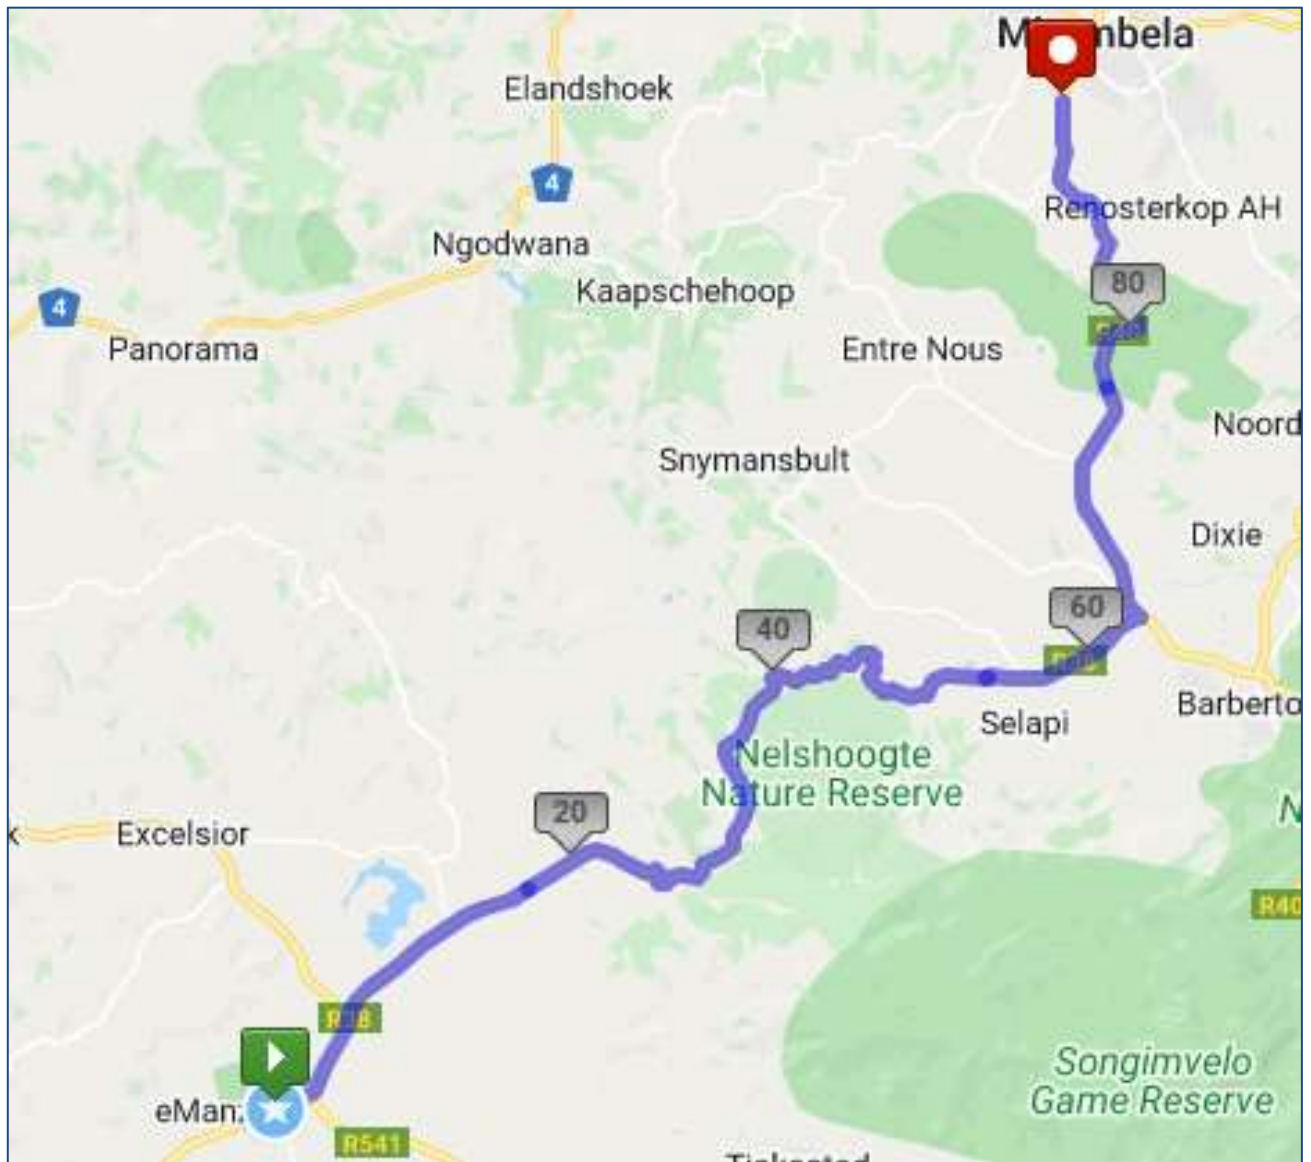

ET Foundation Tour

Oshoek, Mpumalanga

29 & 30 April 2022

Stage Details

Friday 29 April 2022

Stage 1 Oshoek → Badplaas (67km)

Map & Profile

CLIMB DETAILS		CATEGORY	AVG. GRADE	ELEVATION	DISTANCE
01			2.0%	<i>GAIN</i> 274 m	<i>LENGTH</i> 13.43 km
02			1.8%	<i>GAIN</i> 55 m	<i>LENGTH</i> 3.01 km
03			1.2%	<i>GAIN</i> 117 m	<i>LENGTH</i> 9.42 km
04			1.4%	<i>GAIN</i> 71 m	<i>LENGTH</i> 5.21 km

Click here for interactive route <https://www.mapmyride.com/routes/view/4865946151>

=====

Saturday 30 April 2022

Stage 2 – Badplaas → Mbombela (95km)

Map & Profile

CLIMB DETAILS					
	CATEGORY	AVG. GRADE	ELEVATION		DISTANCE
01		3.4%	<i>GAIN</i>	72 m	<i>LENGTH</i> 2.10 km
02		1.9%	<i>GAIN</i>	46 m	<i>LENGTH</i> 2.50 km
03		4.0%	<i>GAIN</i>	510 m	<i>LENGTH</i> 12.62 km
04		2.1%	<i>GAIN</i>	162 m	<i>LENGTH</i> 7.91 km
05		4.5%	<i>GAIN</i>	295 m	<i>LENGTH</i> 6.61 km

Click here for interactive route: <https://www.mapmyride.com/routes/view/1656540173>

=====